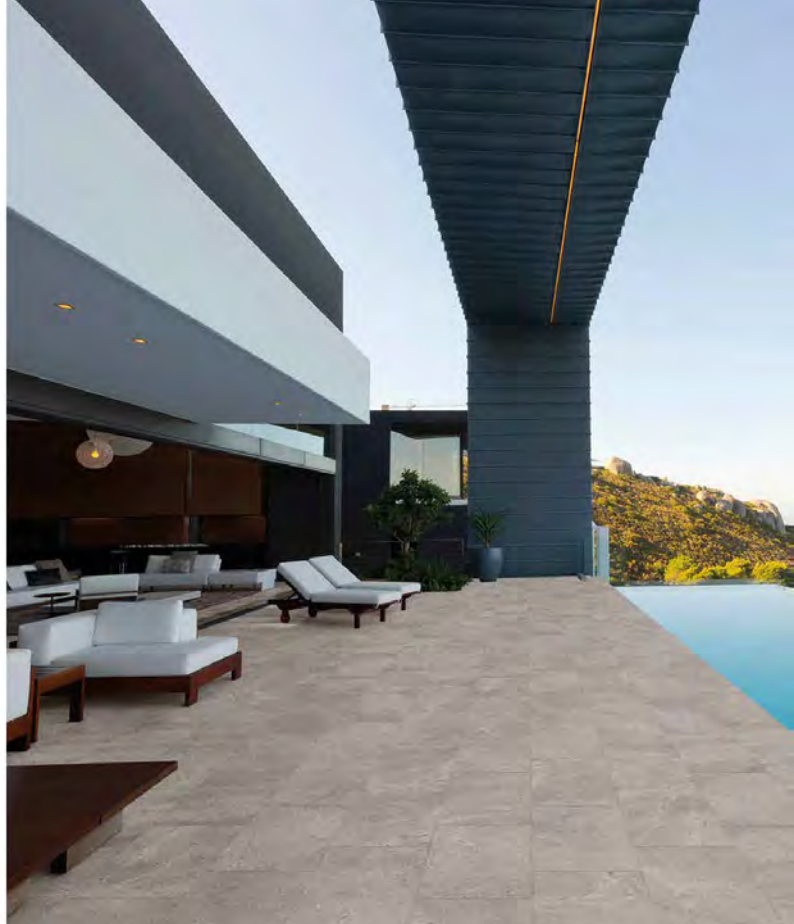

Stone Mix

NATURALE NATURAL
31x62 12"x24"

esterni

Terrassen- und
Aussenplatten
ab CHF 49.-
pro m² exkl. MWST